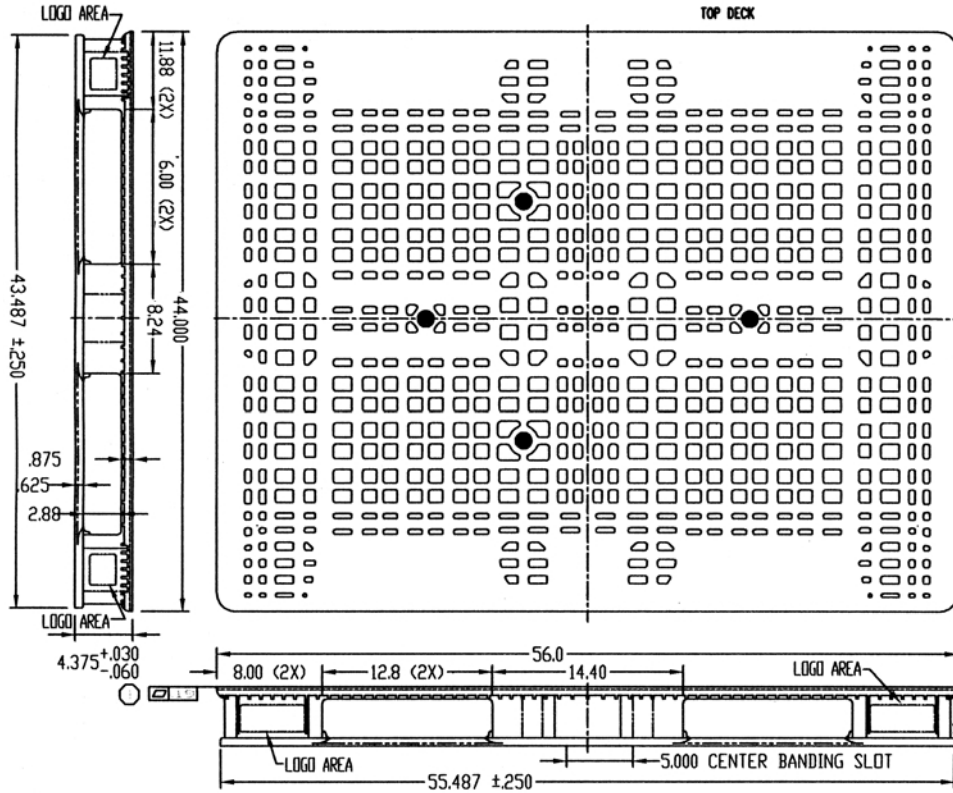

44 x 56 DuroCell® Pallet

The 44 x 56 DuroCell Pallet is built for durability in the beverage and can industries and many other applications. Heavy-duty one-piece structural foam construction provides exceptional performance and durability. It's easy to clean, won't warp, and stays the same low weight, wet or dry. The DuroCell pallet is compatible with most automated systems and the 12-leg design allows for flexibility in banding loads.

Industry Applications:

- Food processing
- Beverage
- Automotive
- Warehousing
- General industry

44 x 56 DuroCell® Pallet

Model	Dimensions			Weight (lb.)	Fork Truck Entry	Hand Truck Entry	Load Capacity (lb.)		Truckload Quantity 53' Trailer
	L	W	H				Static	Dynamic	
44 x 56 DC LO	56.0	44.0	4.4	48.0	4 way	N/A	30,000	4,000	528
44 x 56 DC HI	56.0	44.0	5.1	52.0	4 way	4 way	30,000	4,000	440

Design:

- Manufactured in High Density Polyethylene (HDPE)
- One-piece construction
- Structural foam injection molded for strength, durability, close tolerance, dimensional consistency and stability
- High profile pallet works with handjacks (44 x 56 DC HI only)
- Tapered 4-way entry for easy targeting
- Fork tine openings: Beveled deck and base tapering to 2.875" (73mm) and 3.627" (92mm)
- Tolerances: +/- .250" or 6.35mm
- Flatness: .2" or 5mm